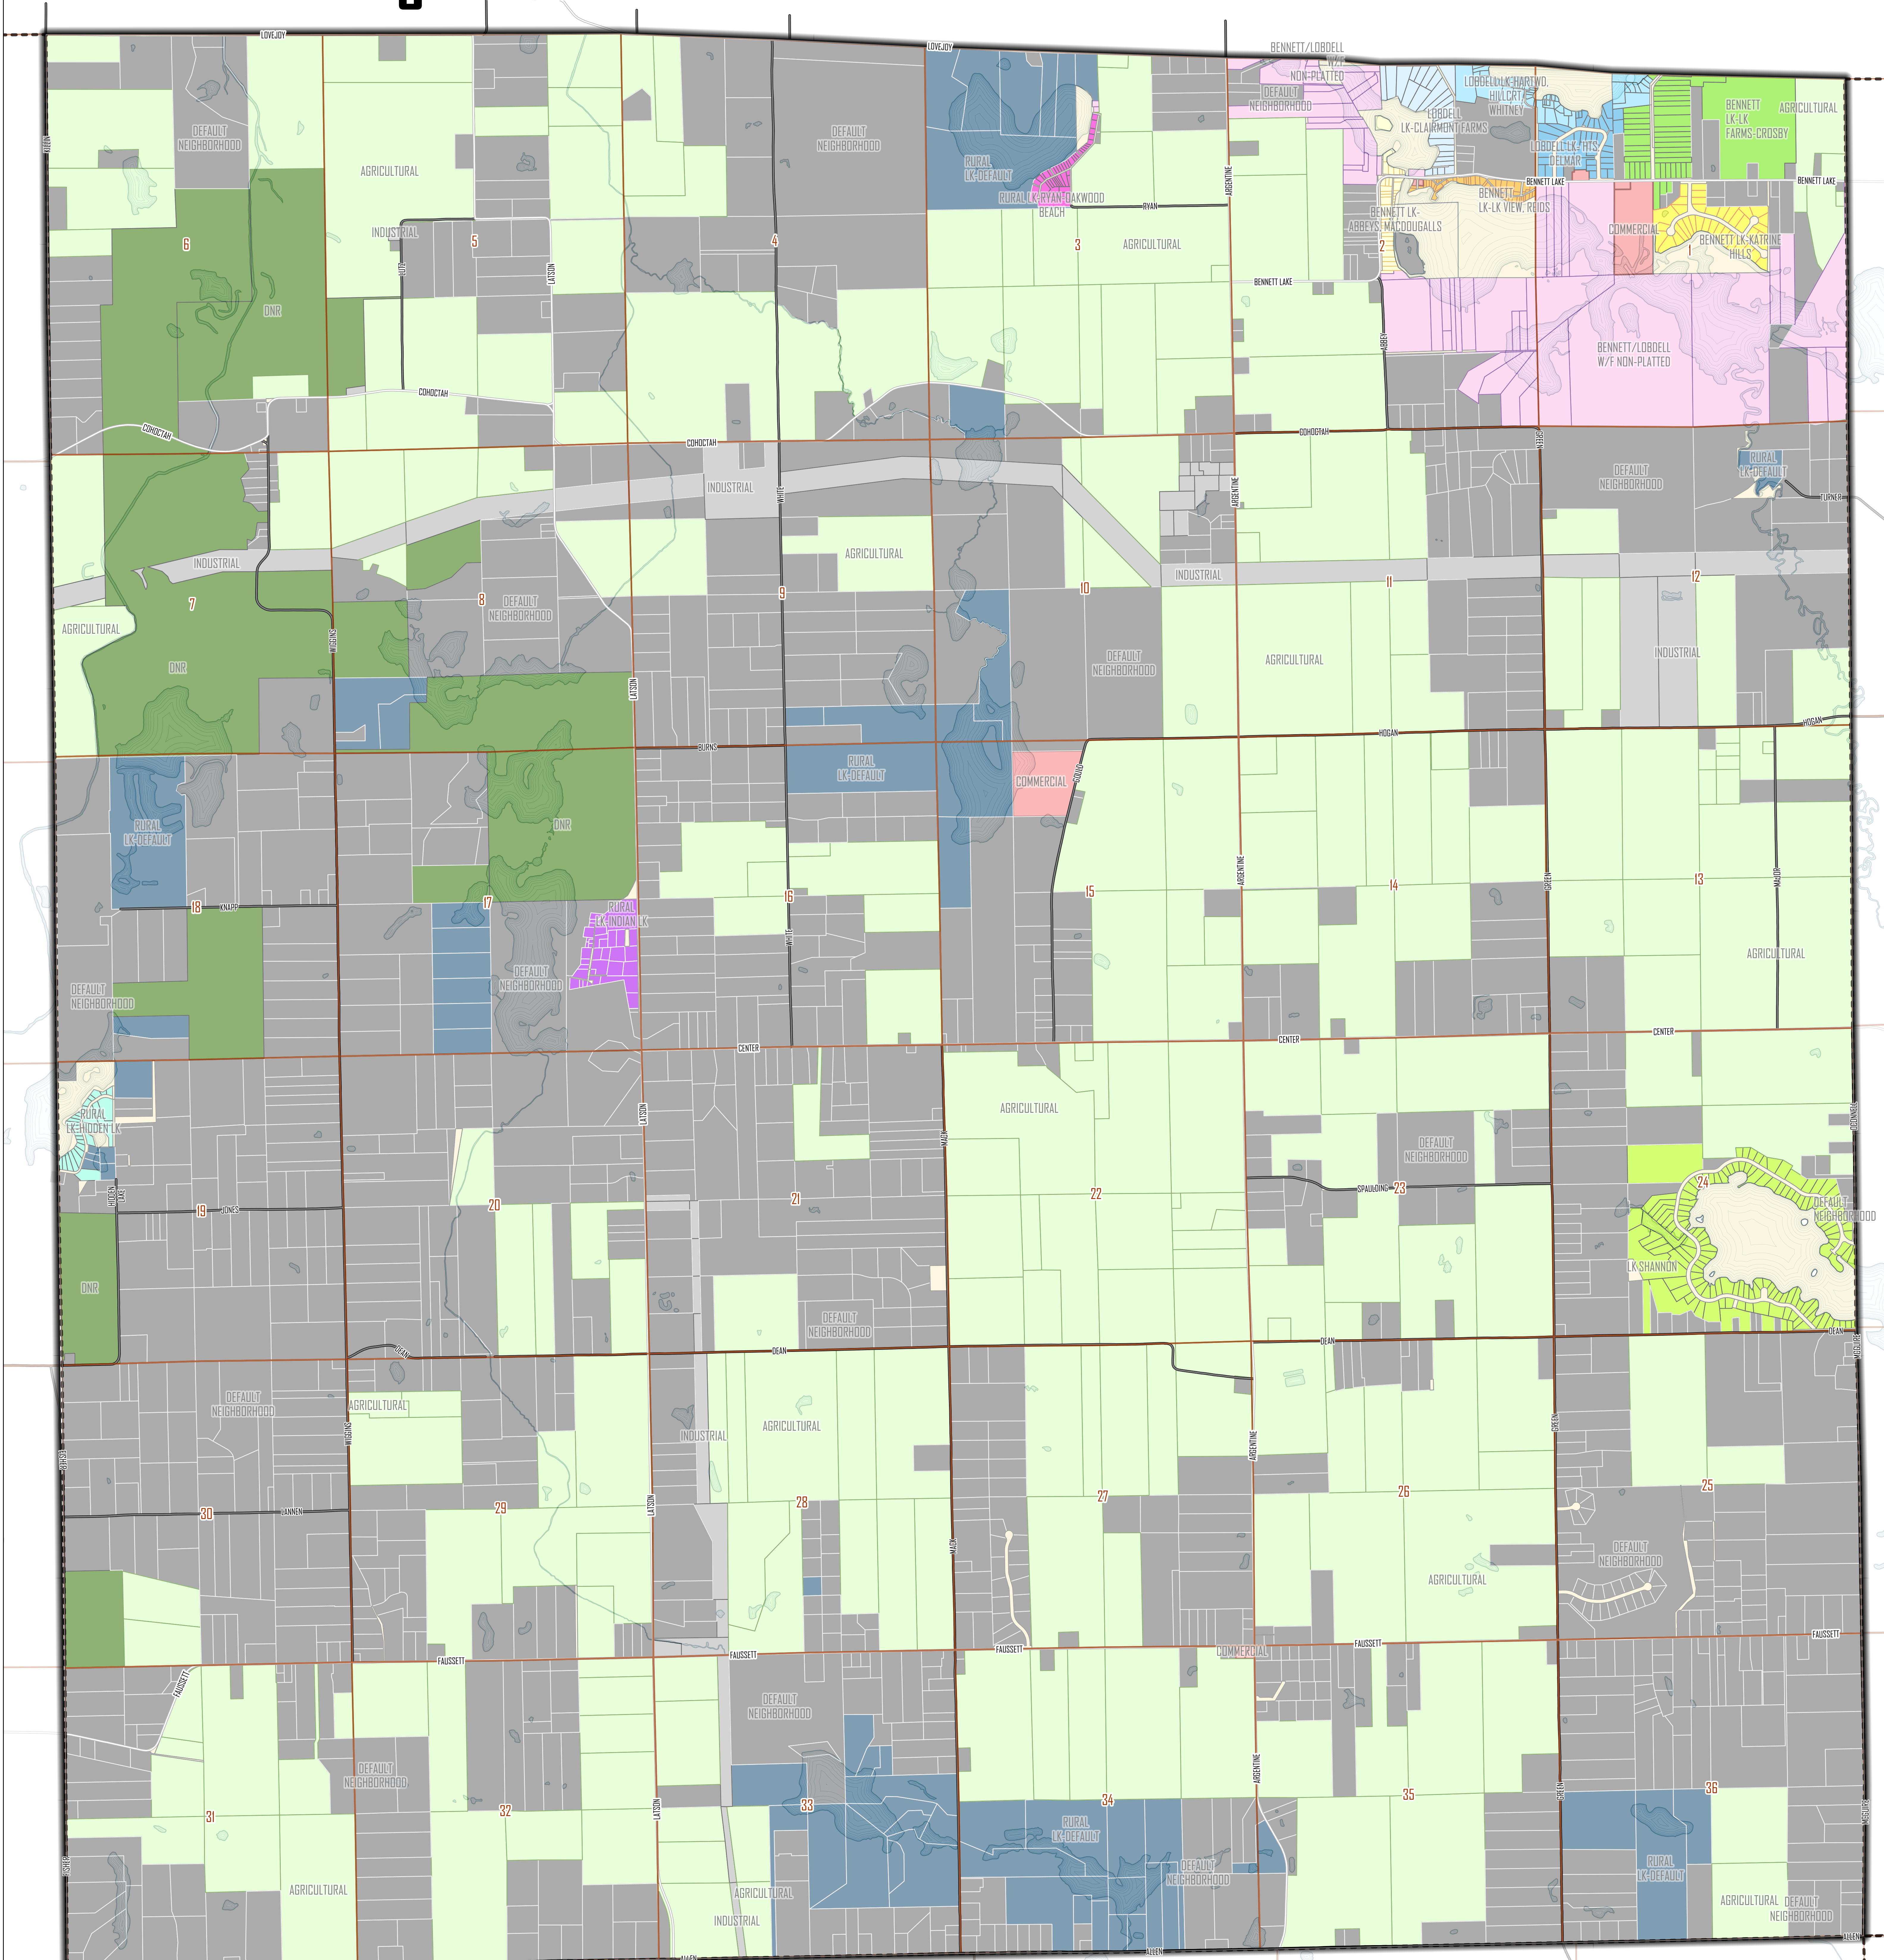

# Deerfield Township 2024 ECF Neighborhoods

- ECF Neighborhoods**
- NOT AT TAX PARCEL
  - AGRICULTURAL
  - BENNETT LK- ABBEYS, MACDOUGALLS
  - BENNETT LK-KATRINE HILLS
  - BENNETT LK-LK VIEW, REIDS
  - BENNETT/LOBDELL W/F NON-PLATTED
  - COMMERCIAL
  - DEFAULT NEIGHBORHOOD
  - DNR
  - RURAL LK-HIDDEN LK
  - RURAL LK-INDIAN LK
  - INDUSTRIAL
  - BENNETT LK-LK FARMS-CROSBY
  - LK SHANNON
  - LOBDELL LK-CLAIRMONT FARMS
  - LOBDELL LK-HARTWD, HILLCRT, WHITNEY
  - LOBDELL LK- HTS, DELMAR
  - RURAL LK-DEFAULT
  - RURAL LK-RYAN-OAKWOOD BEACH